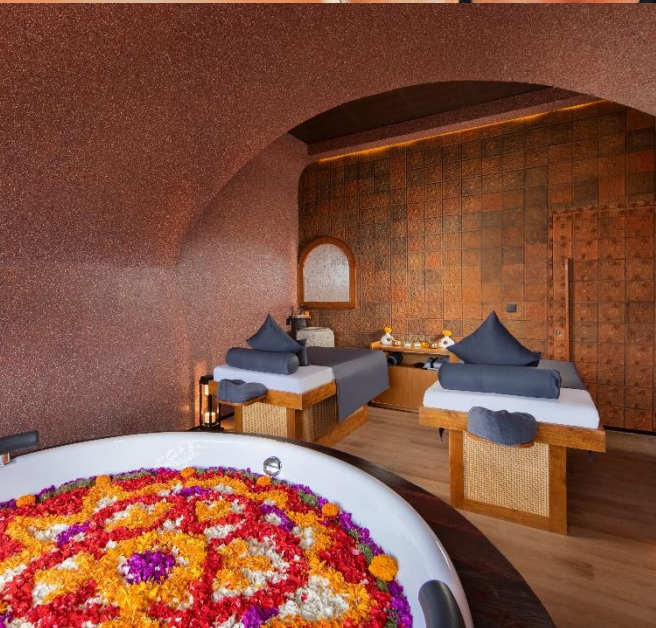

All of the price above are in thousand rupiah and Subject to 21% tax and service charge

SVAHA SPA
SANUR

Tropical Fruits Bath

45 Minutes

Single **750k**

Minimum 2 Person Include Wine By Glass

A ritual citrus and cucumber bath is a wonderful way to harness the health benefits and magical properties of these ingredients. Rich in vitamin C, this bath is perfect year-round for relaxing, restoring, strengthening, and purifying. It helps boost the immune system and enhances spiritual holistic energy.

Spice Ritual Bath

45 Minutes

Single **625k**

Minimum 2 Person Include Detox Healthy Drink

A bath infused with betel leaf and tropical herbs, known for their magical anti-inflammatory and skin-brightening properties, is extremely rich in antioxidants. This luxurious bath not only enhances skin beauty but also offers a variety of health benefits.