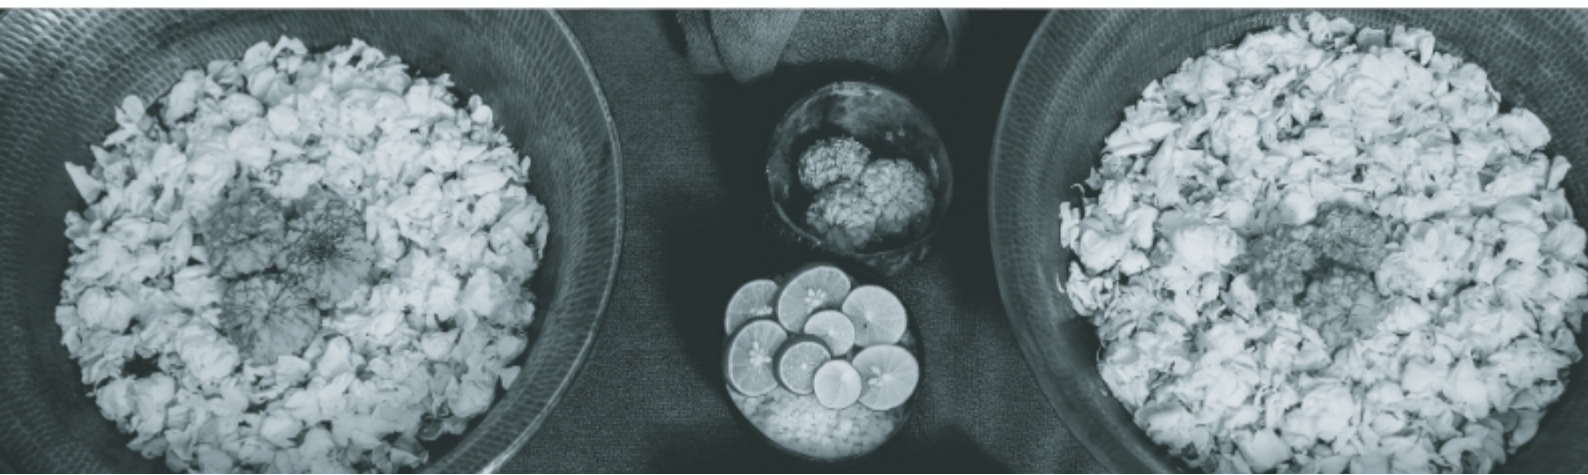

SVAHA SUNRISE PACKAGE

TROPICAL JAVANESE BODY SCRUB

Experience the luxurious blend of finely ground native herbs and spices including Pandan leaves, turmeric, curcuma heyneana, and rice powder, designed to cleanse, soften, and rejuvenate the skin. Immerse yourself in this traditional Javanese beauty treatment, cherished by Royal Families for centuries. Begin with a full-body massage, followed by the application of the scrub, and conclude with a relaxing soak in a bubble bath.

Single 588 / Couple 1.080
120 Minutes

TWILIGHT INDULGENCE

Indulge your body as the sun begins to set, with every touch offering comfort and rejuvenation. Begin with an aromatherapy massage followed by Natural facials to refresh your senses.

Single 580 / Couple 980
90 Minutes

All of the price above are in thousand rupiah
and Subject to 21% Government tax
and Service charge

Reservation required, subject to availability

SVAHA SPA
NELAYAN